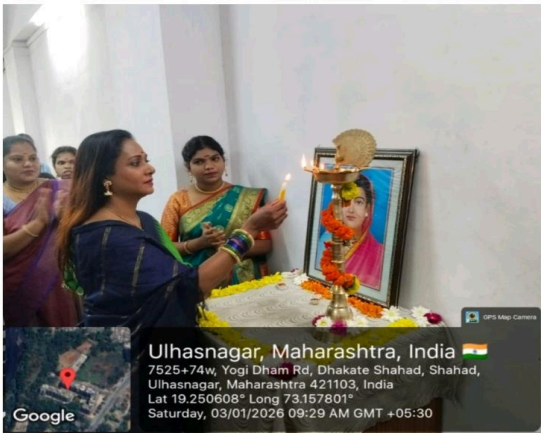

03/01/2026- Zhadakhyan-